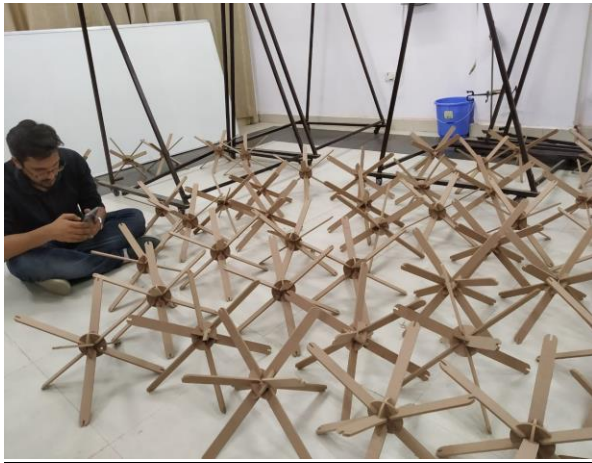

Symbiotic Ecologies

FoAP in collaboration with Studio Symbiosis organized a five-day workshop on digital design and fabrication. Symbiotic Ecologies, being the theme of the workshop, was targeted to explore the theme, through iterative design. Teams worked on creating lightweight structures, which were driven by user movement trajectories, material behaviour, assembly details and user experience.

The workshop included an introduction to the software, cascading into parametric form-finding techniques, using iterative force-based systems. In conjunction a prototype pavilion 'Plexus' was made on campus by the participants.

"Equilibrium" is at the epicentre of all natural formations, that is achieved through interaction of forces. This results in forms and systems that are in "Symbiosis" internally and with their surroundings.

Teams will work on the theme of creating light weight structures, this would be driven by user movement trajectories, **material behaviour**, assembly details and user experience.

Digital design tools will include an introduction to the software's and beginner level intro to digital modelling. This will cascade into parametric form finding techniques, using iterative force based systems. In conjunction a **prototype** pavilion will be made on campus by the participants.