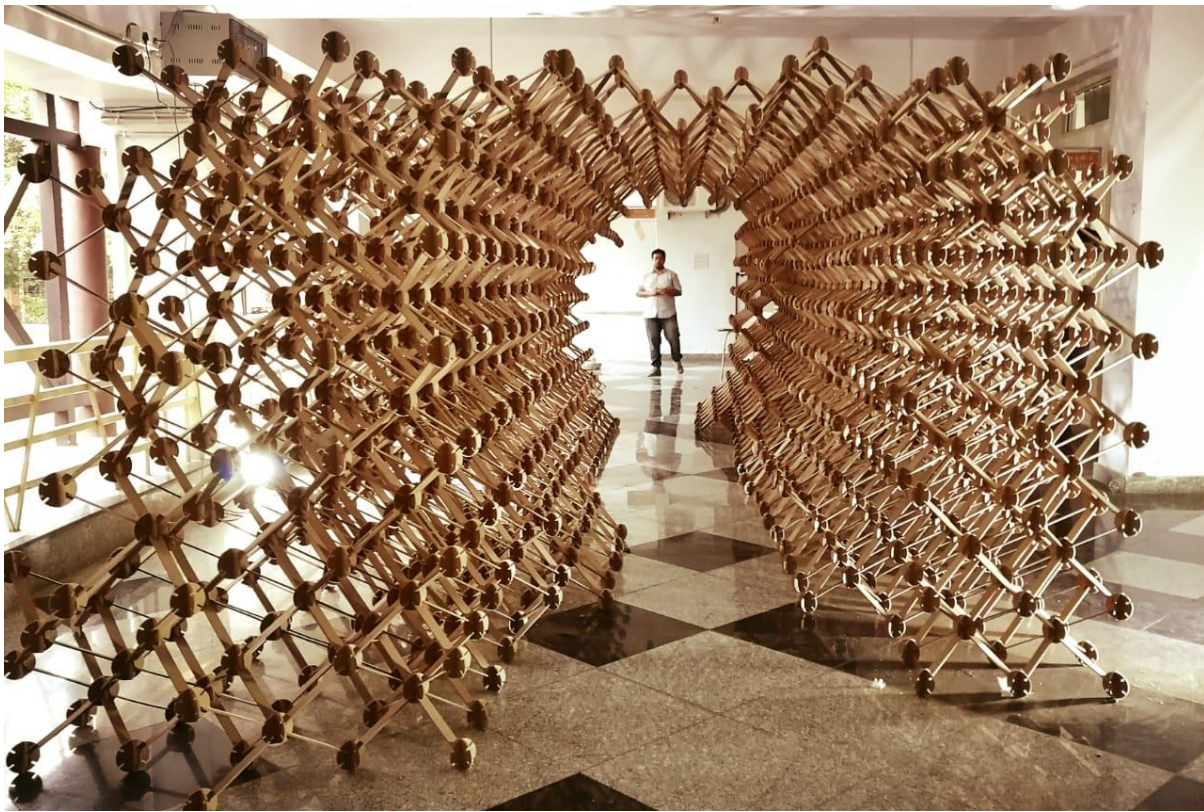

Symbiotic Ecologies

FoAP in collaboration with Studio Symbiosis organized a five-day workshop on digital design and fabrication. Symbiotic Ecologies, being the theme of the workshop, was targeted to explore the theme, through iterative design. Teams worked on creating lightweight structures, which were driven by user movement trajectories, material behaviour, assembly details and user experience.

The workshop included an introduction to the software, cascading into parametric form-finding techniques, using iterative force-based systems. In conjunction a prototype pavilion 'Plexus' was made on campus by the participants.

"Equilibrium" is at the epicentre of all natural formations, that is achieved through interaction of forces. This results in forms and systems that are in "Symbiosis" internally and with their surroundings.